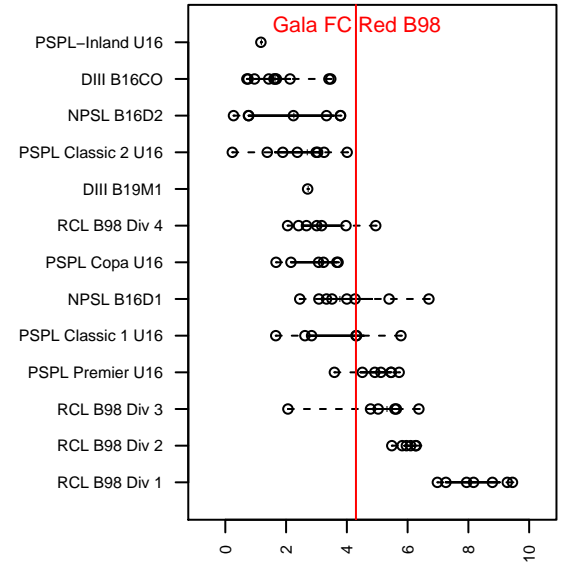

**attack and defense rating
relative to others at age
and all opponents in last 13 months**